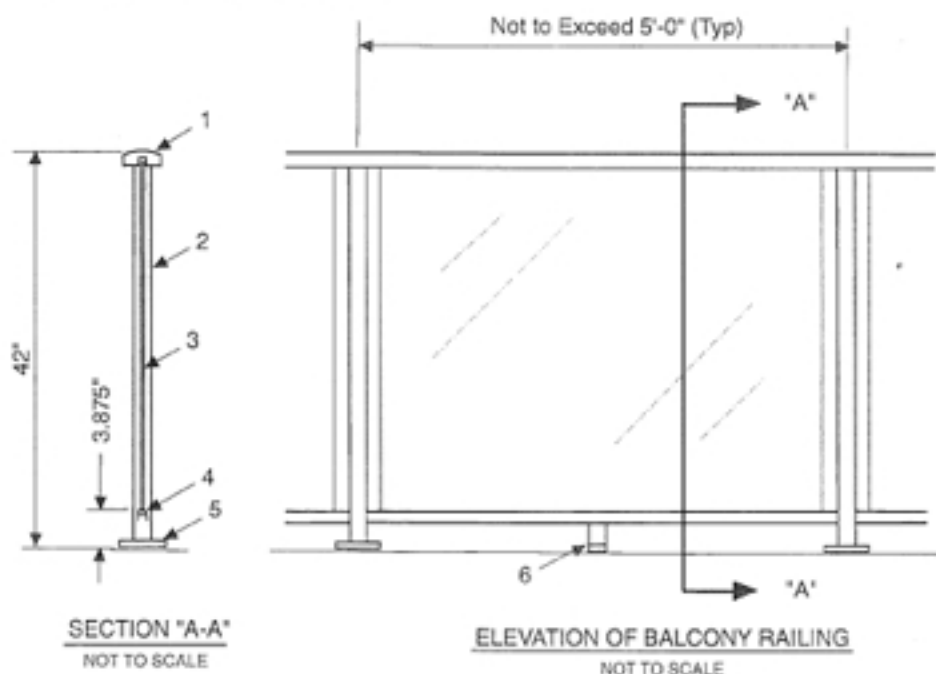

Glass Railing Exploded

Glass Railing

Notes: Materials - Aluminum
 Fabrication - Component
 Finish - Polyester powder coated

Description	Thickness	Alloy
1 Top Rail	.070	6063-T54
2 Post - 1.75" x 1.75"	.090	6061-T6
3 Glass - 5 mm Tempered	.196	N/A
4 Bottom Rail - 1.06" x 1.41"	.070	6060-T5
5 Baseplate - 4.00" x 4.00"	.250	6061-T6